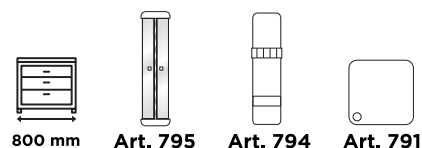

= 5 pcs.

780OG **1102x480** **Gris Orion / Orion Grey**
780BL_A **1098x470** **Gris Orion / Orion Grey**

Cubterero serie LINE para cajones de 900 mm.
 LINE series cutlery rack for 900 mm drawers..

= 10 pcs.

778OG **802x480** **Gris Orion / Orion Grey**
778BL_A **798x470** **Gris Orion / Orion Grey**

Cubterero serie LINE para cajones de 800 mm.
 LINE series cutlery rack for 800 mm drawers..

= 10 pcs.

CUBERTEROS SERIE LINE