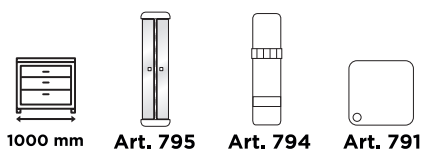

= 5 pcs.

781OG   **902x480**   **Gris Orion / Orion Grey**
781BL_A   **898x470**   **Gris Orion / Orion Grey**

Cubterero serie LINE para cajones de 1000 mm.
LINE series cutlery rack for 1000 mm drawers..