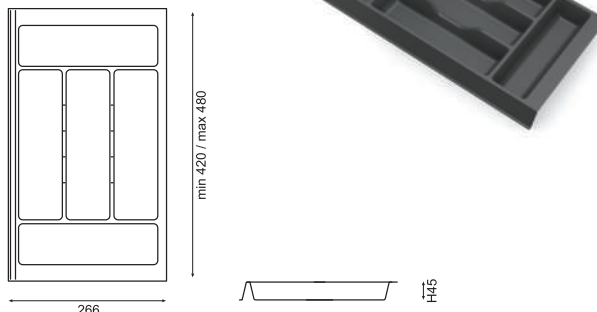

 = 1 pc.

CUBERTEROS SERIE COMBI

COMBI SERIES CUTLERY TRAYS

710OG	266x480	Gris Orion / Orion Grey
710BL	266x473	Gris Orion / Orion Grey

Cubertero lateral serie COMBI.
Side cutlery tray COMBI series.

 = 25 pcs.