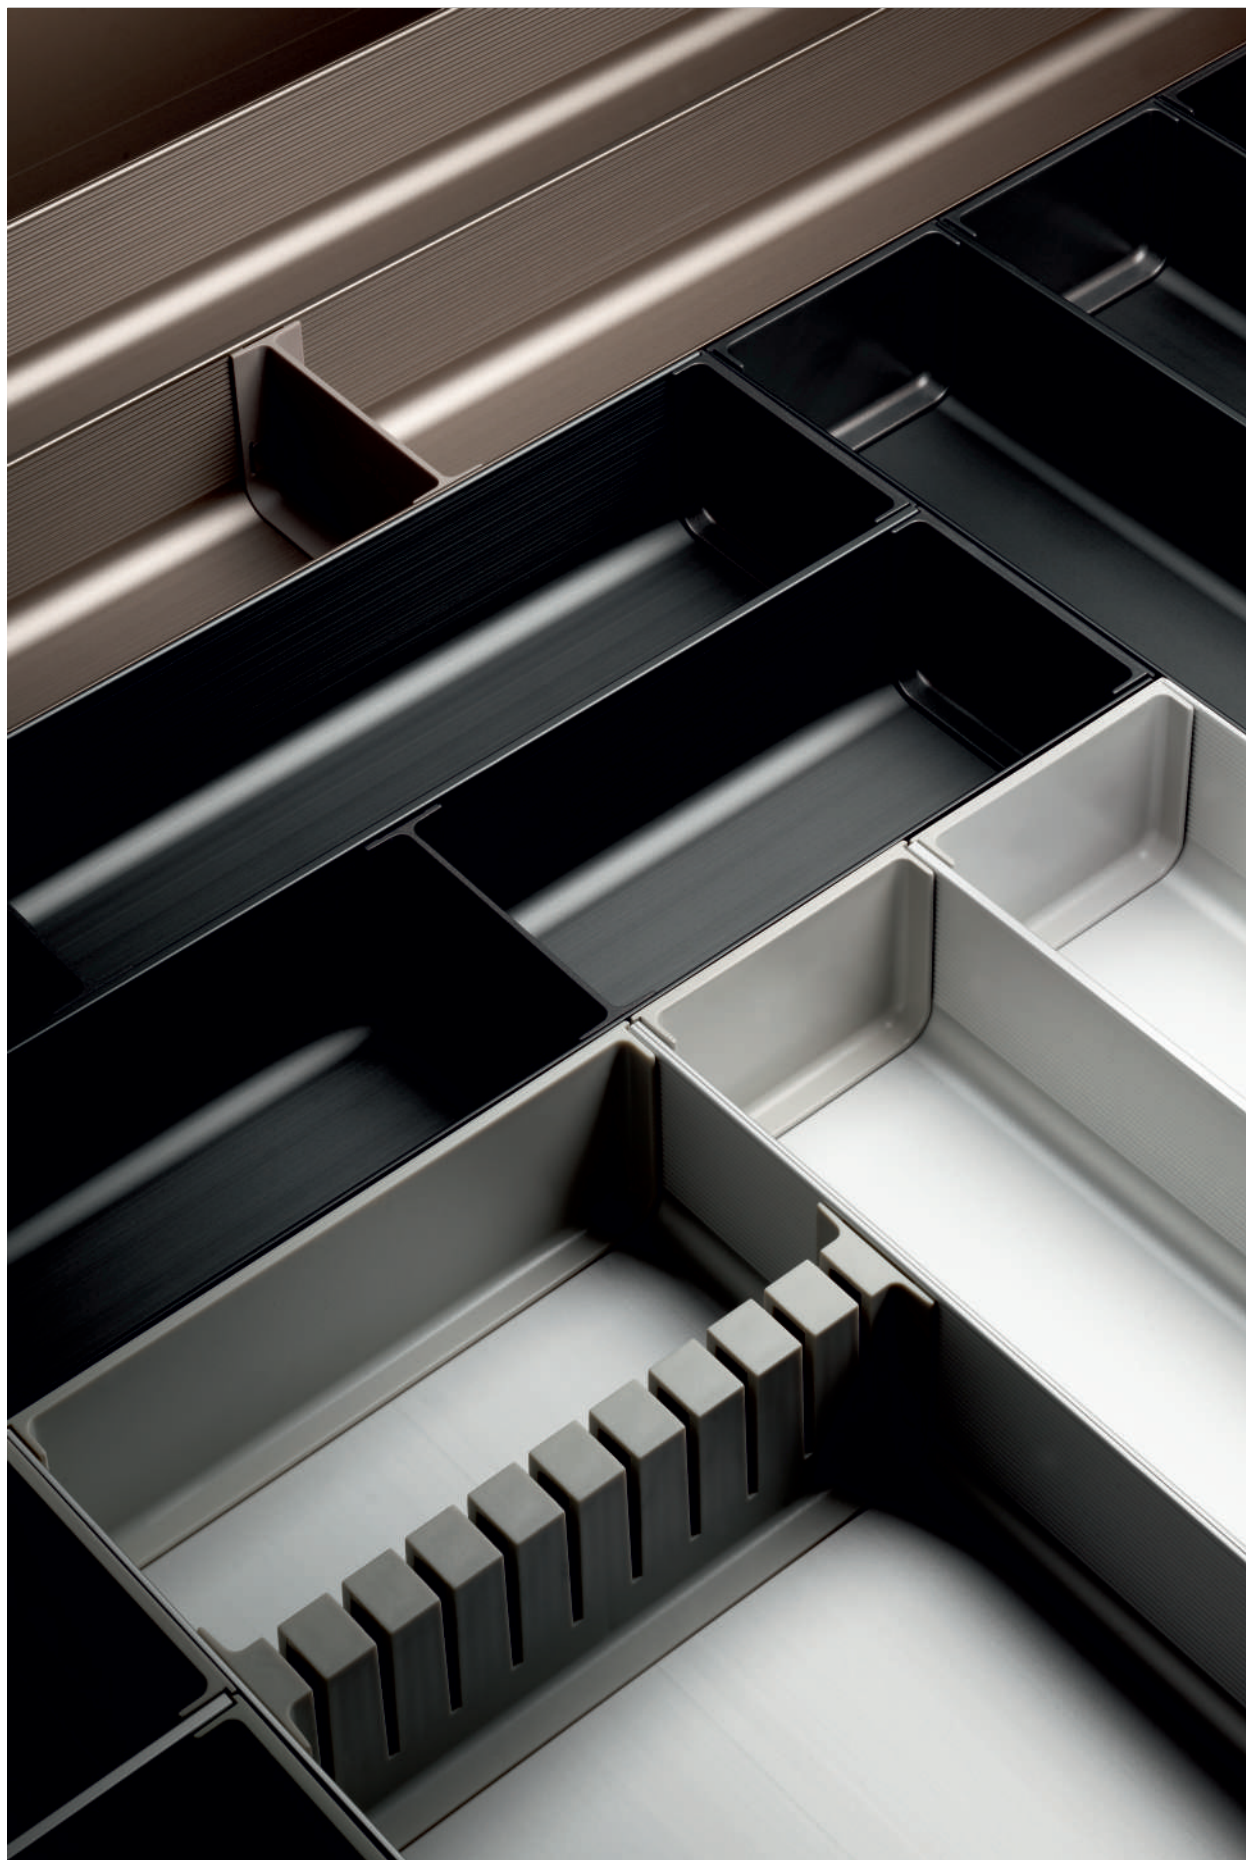

 = 5 pcs.

717

Polietileno / Polyethylene

Tabla de cortar de polietileno.
Chopping board made of polyethylene.

 = 5 pcs.

CUBERTEROS ALUMINIO SERIE 800

800 SERIES ALUMINUM CUTLERY TRAYS

5
12