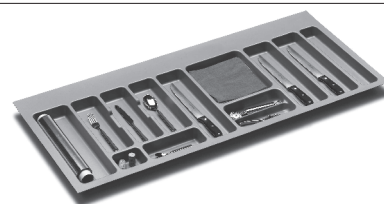

Cubterero serie LINE para cajones de 1200 mm.
 LINE series cutlery rack for 1200 mm drawers..

= 5 pcs.

781OG **902x480** **Gris Orion / Orion Grey**
781BL_A **898x470** **Gris Orion / Orion Grey**

Cubterero serie LINE para cajones de 1000 mm.
 LINE series cutlery rack for 1000 mm drawers..