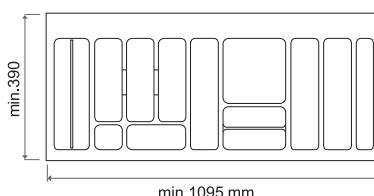

Cubterero serie LINE para cajones de 1200 mm.
 LINE series cutlery rack for 1200 mm drawers..

= 5 pcs.

781OG **902x480** **Gris Orion / Orion Grey**
781BL_A **898x470** **Gris Orion / Orion Grey**

Cubterero serie LINE para cajones de 1000 mm.
 LINE series cutlery rack for 1000 mm drawers..