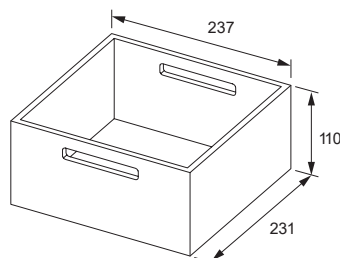

ORGATRAY adjustment strip in beech wood anthracite lacquered.

 = 1 pc.

9 278 309

231x237x110

Cubertero serie LINE para cajones de 400 mm.

LINE series cutlery rack for 400 mm drawers..

 = 1 pc.

CUBERTEROS SERIE ORGATRAY