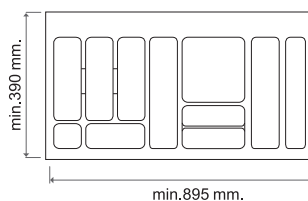

= 5 pcs.

781OG   **902x480**   **Gris Orion / Orion Grey**
781BL_A   **898x470**   **Gris Orion / Orion Grey**

Cubterero serie LINE para cajones de 1000 mm.
LINE series cutlery rack for 1000 mm drawers..