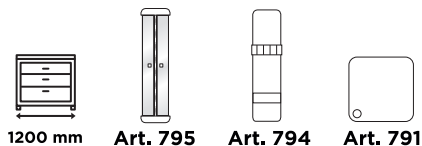

2023

10
years
ANNIVERSARY

05

**Interiorismo
para
muebles
y
cajones**

Interior
design for
furniture
and
drawers

CUBERTEROS SERIE LINE

LINE SERIES CUTLERY TRAYS

783OG **1102x480** **Gris Orion / Orion Grey**
783BL_A **1098x470** **Gris Orion / Orion Grey**

Cubterero serie LINE para cajones de 1200 mm.
 LINE series cutlery rack for 1200 mm drawers..

= 5 pcs.

781OG **902x480** **Gris Orion / Orion Grey**
781BL_A **898x470** **Gris Orion / Orion Grey**

Cubterero serie LINE para cajones de 1000 mm.
 LINE series cutlery rack for 1000 mm drawers..