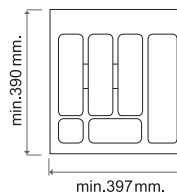

CUBERTEROS SERIE LINE

LINE SERIES CUTLERY TRAYS

776OG	502x480	Gris Orion / Orion Grey
776U	600x473	Gris Orion / Orion Grey
776BL	502x473	Gris Orion / Orion Grey
776BL_A	498x470	Gris Orion / Orion Grey

Cubertero serie LINE para cajones de 600 mm.
LINE series cutlery rack for 600 mm drawers..

= 20 pcs.

774OG	402x480	Gris Orion / Orion Grey
774U	500x473	Gris Orion / Orion Grey
774BL	402x473	Gris Orion / Orion Grey
774BL_A	398x470	Gris Orion / Orion Grey

Cubertero serie LINE para cajones de 500 mm.
LINE series cutlery rack for 500 mm drawers..

= 20 pcs.

773OG	352x480	Gris Orion / Orion Grey
773U	400x473	Gris Orion / Orion Grey
773BL	352x473	Gris Orion / Orion Grey
773BL_A	348x470	Gris Orion / Orion Grey

Cubertero serie LINE para cajones de 450 mm.
LINE series cutlery rack for 450 mm drawers..

= 25 pcs.

772OG	302x480	Gris Orion / Orion Grey
772U	350x473	Gris Orion / Orion Grey
772BL	302x473	Gris Orion / Orion Grey
772BL_A	298x470	Gris Orion / Orion Grey

Cubertero serie LINE para cajones de 400 mm.
LINE series cutlery rack for 400 mm drawers..

= 25 pcs.