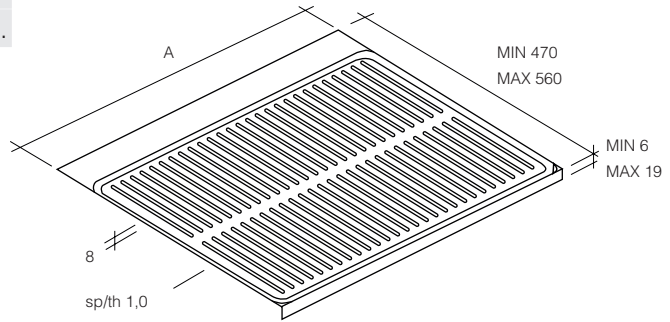

PROTECCIÓN TERMOPLÁSTICA PARA FONDOS

THERMOPLASTIC PROTECTION FOR UNDER SINK

900/C4C/****	Gris / Grey
900/GAM/****	Antrac. / Anthrac.

**** = ancho interior del mueble según tabla.
**** = interior width of the cabinet according to the table.

Code 19 mm.	Code 16 mm.
0362	0367
0412	0417
0462	0467
0562	0567
0662	0667
0762	0767
0862	0867
0962	0967
1012	1017
1162	1167