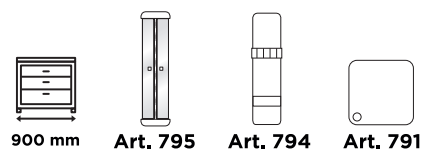

Cubterero serie LINE para cajones de 1200 mm.
 LINE series cutlery rack for 1200 mm drawers..

= 5 pcs.

781OG **902x480** **Gris Orion / Orion Grey**
781BL_A **898x470** **Gris Orion / Orion Grey**

Cubterero serie LINE para cajones de 1000 mm.
 LINE series cutlery rack for 1000 mm drawers..

= 5 pcs.

780OG **1102x480** **Gris Orion / Orion Grey**
780BL_A **1098x470** **Gris Orion / Orion Grey**

Cubterero serie LINE para cajones de 900 mm.
 LINE series cutlery rack for 900 mm drawers..

= 10 pcs.