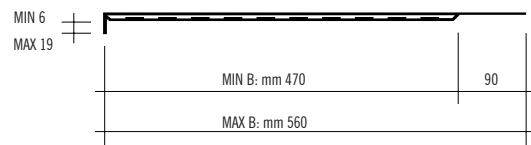

PROTECCIÓN TERMOPLÁSTICA PARA FONDOS

THERMOPLASTIC PROTECTION FOR UNDER SINK

900/C4C/****	Gris / Grey
900/GAM/****	Antrac. / Anthrac.

**** = ancho interior del mueble según tabla.
**** = interior width of the cabinet according to the table.

Code 19 mm.	Code 16 mm.
0362	0367
0412	0417
0462	0467
0562	0567
0662	0667
0762	0767
0862	0867
0962	0967
1012	1017
1162	1167