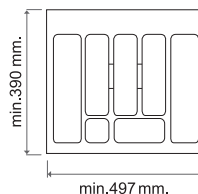

CUBERTEROS SERIE LINE

LINE SERIES CUTLERY TRAYS

776OG	502x480	Gris Orion / Orion Grey
776U	600x473	Gris Orion / Orion Grey
776BL	502x473	Gris Orion / Orion Grey
776BL_A	498x470	Gris Orion / Orion Grey

Cubertero serie LINE para cajones de 600 mm.
LINE series cutlery rack for 600 mm drawers..

= 20 pcs.

774OG	402x480	Gris Orion / Orion Grey
774U	500x473	Gris Orion / Orion Grey
774BL	402x473	Gris Orion / Orion Grey
774BL_A	398x470	Gris Orion / Orion Grey

Cubertero serie LINE para cajones de 500 mm.
LINE series cutlery rack for 500 mm drawers..

= 20 pcs.

773OG	352x480	Gris Orion / Orion Grey
773U	400x473	Gris Orion / Orion Grey
773BL	352x473	Gris Orion / Orion Grey
773BL_A	348x470	Gris Orion / Orion Grey

Cubertero serie LINE para cajones de 450 mm.
LINE series cutlery rack for 450 mm drawers..

= 25 pcs.

772OG	302x480	Gris Orion / Orion Grey
772U	350x473	Gris Orion / Orion Grey
772BL	302x473	Gris Orion / Orion Grey
772BL_A	298x470	Gris Orion / Orion Grey

Cubertero serie LINE para cajones de 400 mm.
LINE series cutlery rack for 400 mm drawers..

= 25 pcs.