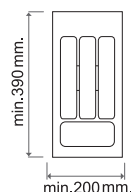

Cubertero serie LINE para cajones de 300 mm.
LINE series cutlery rack for 300 mm drawers..

300 mm

= 25 pcs.

791	Haya / Beech
794	Haya / Beech

Tabla de cortar de madera de haya.
Chopping board made of beech wood.