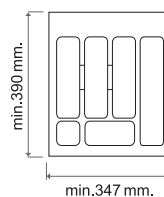

773OG	352x480	Gris Orion / Orion Grey
773U	400x473	Gris Orion / Orion Grey
773BL	352x473	Gris Orion / Orion Grey
773BL_A	348x470	Gris Orion / Orion Grey

Cubertero serie LINE para cajones de 450 mm.
LINE series cutlery rack for 450 mm drawers..

= 25 pcs.