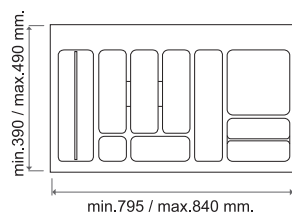

= 5 pcs.

780OG   **1102x480**   **Gris Orion / Orion Grey**
780BL_A   **1098x470**   **Gris Orion / Orion Grey**

Cubterero serie LINE para cajones de 900 mm.
LINE series cutlery rack for 900 mm drawers..