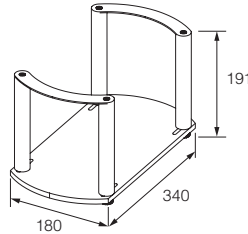

ORGATRAY SERIES CUTLERY TRAYS

5
8

9 278 310

340x180x191

Soporte platos ORGATRAY en madera de haya lacado antracita.

ORGATRAY plate support in beech wood anthracite lacquered.

 = 20 pcs.

9 316 554