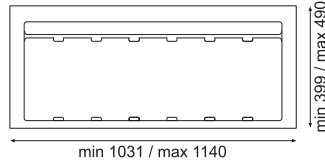

H. 277

9XL1000 Gris Orion / Orion Grey

Kit de CUBOS + BASE para cajones de 1000 mm.
CONTAINER Kit + BASE for 1000 mm drawers.