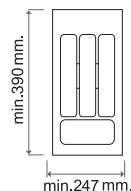

CUBERTEROS SERIE LINE

LINE SERIES CUTLERY TRAYS

771OG	252x480	Gris Orion / Orion Grey
771U	300x473	Gris Orion / Orion Grey
771BL	252x473	Gris Orion / Orion Grey
771BL_A	248x470	Gris Orion / Orion Grey

Cubertero serie LINE para cajones de 350 mm.
LINE series cutlery rack for 350 mm drawers..

350 mm

= 25 pcs.