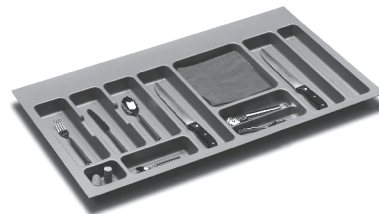

Cubterero serie LINE para cajones de 1200 mm.
 LINE series cutlery rack for 1200 mm drawers..

= 5 pcs.

781OG **902x480** **Gris Orion / Orion Grey**
781BL_A **898x470** **Gris Orion / Orion Grey**

Cubterero serie LINE para cajones de 1000 mm.
 LINE series cutlery rack for 1000 mm drawers..