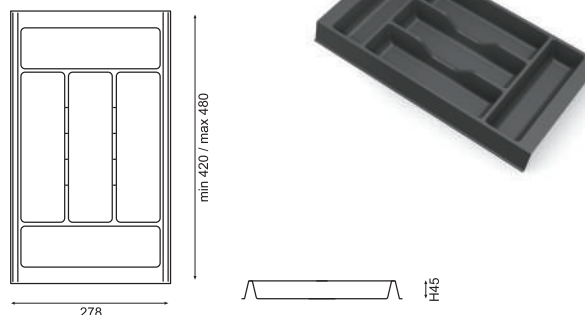

714OG	376x480	Gris Orion / Orion Grey
714BL	376x473	Gris Orion / Orion Grey

Cubertero lateral serie COMBI.
Side cutlery tray COMBI series.

Optional

Art. 716 **Art. 717**

= 25 pcs.