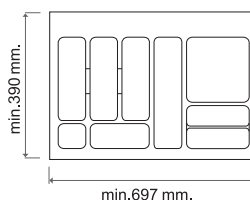

= 5 pcs.

780OG **1102x480** **Gris Orion / Orion Grey**
780BL_A **1098x470** **Gris Orion / Orion Grey**

Cubterero serie LINE para cajones de 900 mm.
 LINE series cutlery rack for 900 mm drawers..

= 10 pcs.

778OG **802x480** **Gris Orion / Orion Grey**
778BL_A **798x470** **Gris Orion / Orion Grey**

Cubterero serie LINE para cajones de 800 mm.
 LINE series cutlery rack for 800 mm drawers..

= 10 pcs.

CUBERTEROS SERIE LINE